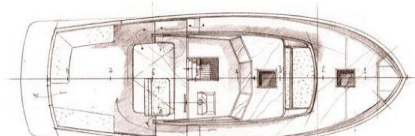

PACKAGES

Fishing Pack - 1000W windlass, anchor roller, 50L fresh water cockpit shower, stainless steel & teak swim platform (80cm) with ladder, hot water
€ 7,987

Escape Pack - Fishing pack plus shore power with 25amp charger & 240V socket, additional 105amp battery, Fusion RA205 stereo with speaker & BT, bowthruster
€ 13,495

All Rheas are built to order therefore are customisable; options from extra fuel capacity to hull colour are available. Please ask for an option you may need but doesn't appear on this data sheet

HELM STATION

Pilot & Copilot seats with storage
Windscreen with stainless supports; 2 wipers
Engine controls
Instrument panel
Compass
Engine control panel
Hydraulic steering wheel

CABIN

Fitted galley
Sink with pressurised water
Twin gas burner
Microwave
85L fridge
Cupboards, drawers & shelves
Bar unit for bottles & glasses storage
Seating for two
Saloon table converting to berth
Double forward berth
3 opening portholes
2 forward deck hatches
Side cubbyholes
Lockers under berth

HEAD

Sink with pressurised water
Marine toilet with holding tank
Shower
Hanging cupboard with mirror
Opening porthole

ELECTRICAL EQUIPMENT

1 x 105a battery per engine
Distribution panel with 12V outlet
Circuit breakers
Cabin & head lighting
Navigation lights
Bilge pump